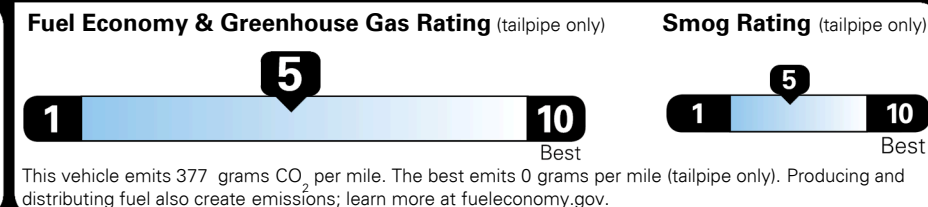

EPA DOT Fuel Economy and Environment

Gasoline Vehicle

Fuel Economy

24 MPG combined city/hwy
21 MPG city
28 MPG highway

SMALL SUVs range from 18 to 34 MPG. The best vehicle rates 136 MPGe.
4.2 gallons per 100 miles

You spend $750 more in fuel costs over 5 years compared to the average new vehicle.

Annual fuel cost $1,500