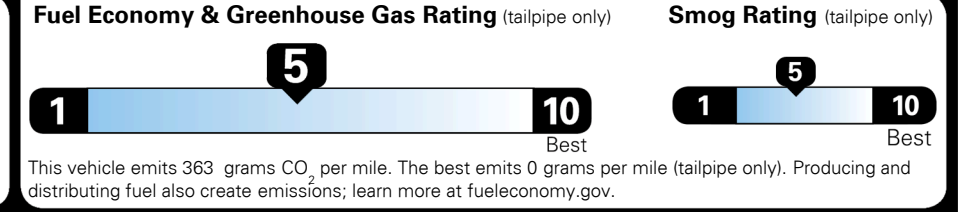

EPA DOT Fuel Economy and Environment

Gasoline Vehicle

Fuel Economy
25 **MPG**
combined city/hwy
4.0 gallons per 100 miles
city **22** highway **29**
SMALL SUVs range from 18 to 37 MPG. The best vehicle rates 136 MPGe.

You spend $750 more in fuel costs over 5 years
compared to the average new vehicle.

Annual fuel cost $1,550