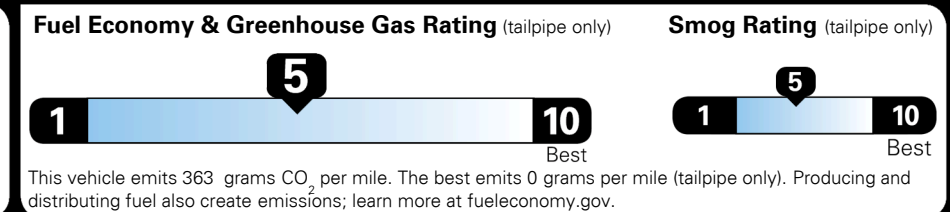

EPA DOT Fuel Economy and Environment

Gasoline Vehicle

Fuel Economy

25 MPG combined city/hwy
22 MPG city
29 MPG highway

SMALL SUVs range from 18 to 37 MPG. The best vehicle rates 136 MPGe.

4.0 gallons per 100 miles

You spend $750 more in fuel costs over 5 years compared to the average new vehicle.

Annual fuel cost $1,550