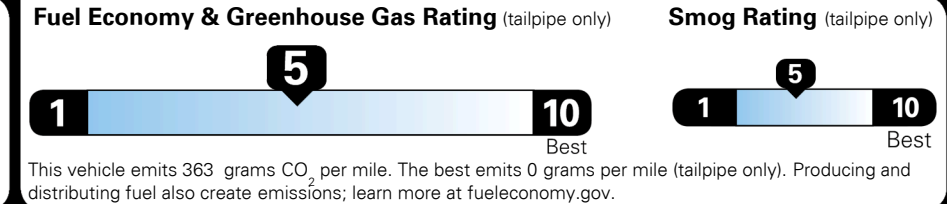

EPA DOT Fuel Economy and Environment

Gasoline Vehicle

Fuel Economy

25 MPG
combined city/hwy

22 MPG
city

29 MPG
highway

4.0 gallons per 100 miles

SMALL SUVs range from 18 to 37 MPG. The best vehicle rates 136 MPGe.

You spend $750 more in fuel costs over 5 years
compared to the average new vehicle.

Annual fuel cost $1,550