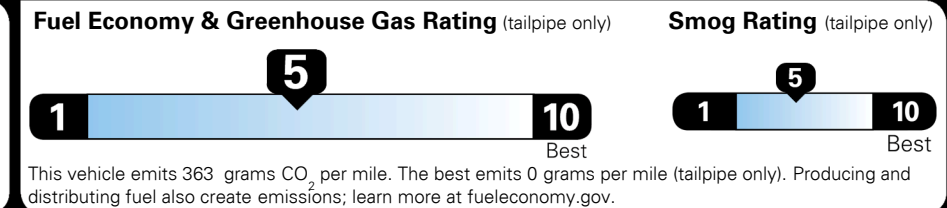

EPA DOT Fuel Economy and Environment

Gasoline Vehicle

Fuel Economy

25 MPG
combined city/hwy

22 MPG
city

29 MPG
highway

4.0 gallons per 100 miles

SMALL SUVs range from 18 to 37 MPG. The best vehicle rates 136 MPGe.

You spend $750 more in fuel costs over 5 years
compared to the average new vehicle.

Annual fuel cost $1,550