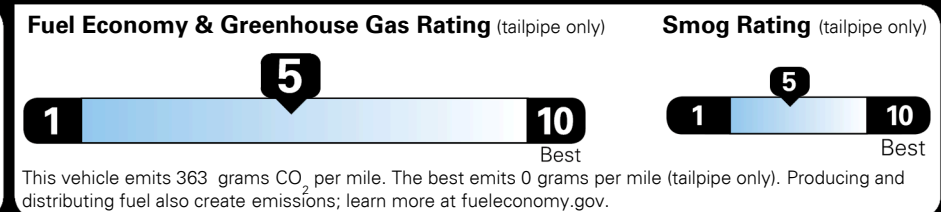

EPA DOT Fuel Economy and Environment

Gasoline Vehicle

Fuel Economy
25 MPG
combined city/hwy
4.0 gallons per 100 miles

SMALL SUVs range from 18 to 37 MPG. The best vehicle rates 136 MPGe.

22 city
29 highway

You spend $750 more in fuel costs over 5 years
compared to the average new vehicle.

Annual fuel cost $1,550