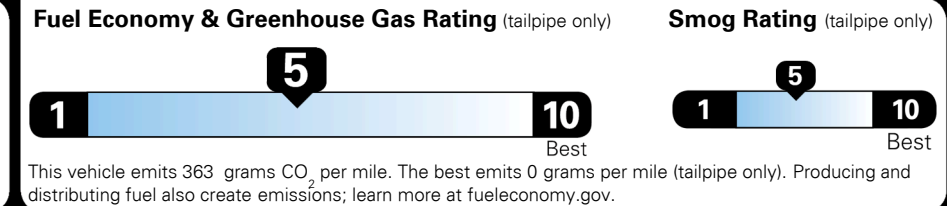

EPA DOT Fuel Economy and Environment

Gasoline Vehicle

Fuel Economy
25 **MPG**
combined city/hwy
4.0 gallons per 100 miles
city **22** highway **29**
SMALL SUVs range from 18 to 37 MPG. The best vehicle rates 136 MPGe.

You spend $750 more in fuel costs over 5 years
compared to the average new vehicle.

Annual fuel cost $1,550