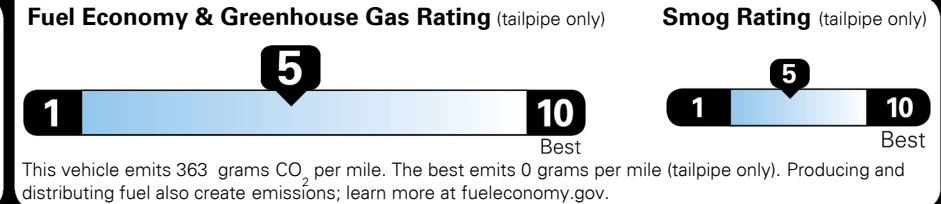

EPA DOT Fuel Economy and Environment

Gasoline Vehicle

Fuel Economy

25 MPG
combined city/hwy

22 MPG
city

29 MPG
highway

4.0 gallons per 100 miles

SMALL SUVs range from 18 to 37 MPG. The best vehicle rates 136 MPGe.

You spend $750 more in fuel costs over 5 years
compared to the average new vehicle.

Annual fuel cost $1,550