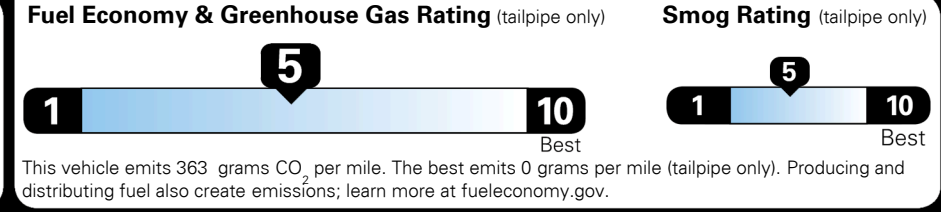

EPA DOT Fuel Economy and Environment

Gasoline Vehicle

Fuel Economy

25 MPG SMALL SUVs range from 18 to 37 MPG. The best vehicle rates 136 MPGe.
combined city/hwy
22 city
29 highway
4.0 gallons per 100 miles

You spend $750 more in fuel costs over 5 years compared to the average new vehicle.

Annual fuel cost $1,550