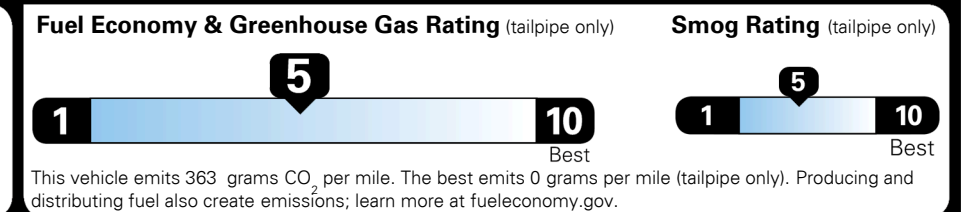

MANUFACTURER'S SUGGESTED RETAIL PRICE ►

ADDITIONAL INSTALLED EQUIPMENT:
(In addition to or in place of standard features)
Carpeted Floor Mats $155.00
Carpeted Cargo Mat w/Seatback Up Protection $115.00
Mud Guards $95.00

MSRP INCLUDING OPTIONS $ 27,855.00

INLAND FREIGHT AND HANDLING $ 990.00

TOTAL MANUFACTURER'S SUGGESTED RETAIL PRICE ► $ 28,845.00

EPA DOT Fuel Economy and Environment

Gasoline Vehicle

Fuel Economy

25 MPG
combined city/hwy

22 MPG
city

29 MPG
highway

4.0 gallons per 100 miles

SMALL SUVs range from 18 to 37 MPG. The best vehicle rates 136 MPGe.

You spend $750 more in fuel costs over 5 years
compared to the average new vehicle.

Annual fuel cost $1,550

Actual results will vary for many reasons, including driving conditions and how you drive and maintain your vehicle. The average new vehicle gets 27 MPG and costs $7,000 to fuel over 5 years. Cost estimates are based on 15,000 miles per year at $ 2.55 per gallon. MPGe is miles per gasoline gallon equivalent. Vehicle emissions are a significant cause of climate change and smog.

fueleconomy.gov

Calculate personalized estimates and compare vehicles

GOVERNMENT 5-STAR SAFETY RATINGS

Overall Vehicle Score ★ ★ ★ ★ ★
Based on the combined rating of frontal, side and rollover. Should ONLY be compared to other vehicles of similar size and weight.

Frontal	Driver	★ ★ ★ ★ ★
Crash	Passenger	★ ★ ★ ★ ★
Side	Front seat	★ ★ ★ ★ ★
Crash	Rear seat	★ ★ ★ ★ ★
Rollover		★ ★ ★ ★ ★

Star ratings based on the risk of injury in a frontal impact. Should ONLY be compared to other vehicles of similar size and weight.

Star ratings based on the risk of injury in a side impact.

Star ratings based on the risk of rollover in a single-vehicle crash.

Star ratings range from 1 to 5 stars (★★★★★) with 5 being the highest.
Source: National Highway Traffic Safety Administration (NHTSA).
www.safercar.gov or 1-888-327-4236

Manufacturer's suggested retail price includes Manufacturer's recommended pre-delivery service. License and title fees, state and local taxes and other dealer installed options and accessories are not included in the manufacturer's suggested retail price.

PARTS CONTENT INFORMATION

FOR VEHICLES IN THIS CAR LINE U.S./CANADIAN PARTS CONTENT: 60 %

MAJOR SOURCES OF FOREIGN PARTS: KOREA: 40%

NOTE: PARTS CONTENT DOES NOT INCLUDE FINAL ASSEMBLY, DISTRIBUTION, OR OTHER NON-PARTS COSTS.

FOR THIS VEHICLE FINAL ASSEMBLY POINT: WEST POINT, GA, USA

COUNTRY OF ORIGIN
ENGINE: USA
TRANSMISSION: USA

TOTAL ADDITIONAL WEIGHT: 13.3