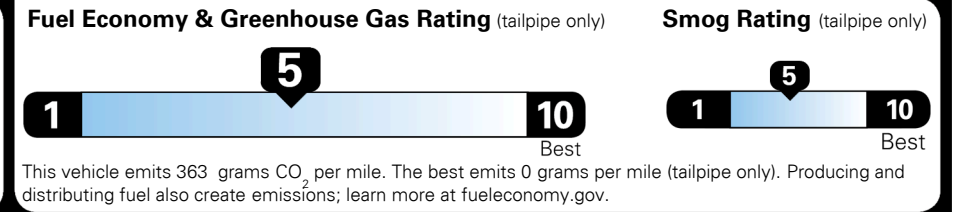

EPA DOT Fuel Economy and Environment

Gasoline Vehicle

Fuel Economy
25 MPG
combined city/hwy
4.0 gallons per 100 miles
city 22 highway 29
SMALL SUVs range from 18 to 37 MPG. The best vehicle rates 136 MPGe.

You spend $750 more in fuel costs over 5 years
compared to the average new vehicle.

Annual fuel cost $1,550