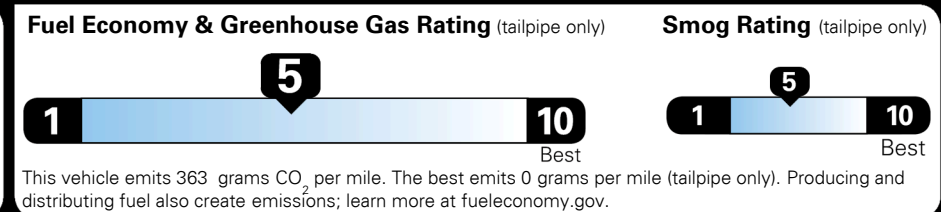

INLAND FREIGHT AND HANDLING \$ 990.00

TOTAL MANUFACTURER'S SUGGESTED RETAIL PRICE ▶ \$ 29,030.00

TOTAL ADDITIONAL WEIGHT: 8.8

EPA DOT Fuel Economy and Environment

Gasoline Vehicle

Fuel Economy
25 MPG
 combined city/hwy
4.0 gallons per 100 miles

SMALL SUVs range from 18 to 37 MPG. The best vehicle rates 136 MPGe.

22 city
29 highway

You spend \$750 more in fuel costs over 5 years
 compared to the average new vehicle.

Annual fuel cost \$1,550

Actual results will vary for many reasons, including driving conditions and how you drive and maintain your vehicle. The average new vehicle gets 27 MPG and costs \$7,000 to fuel over 5 years. Cost estimates are based on 15,000 miles per year at \$ 2.55 per gallon. MPGe is miles per gasoline gallon equivalent. Vehicle emissions are a significant cause of climate change and smog.