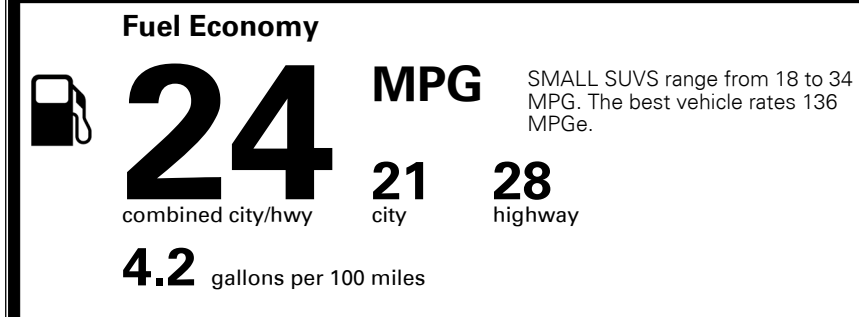

MSRP INCLUDING OPTIONS \$ 30,445.00
 INLAND FREIGHT AND HANDLING \$ 940.00
TOTAL MANUFACTURER'S SUGGESTED RETAIL PRICE ▶ \$ 31,385.00

EPA DOT Fuel Economy and Environment

Gasoline Vehicle

You spend \$750 more in fuel costs over 5 years compared to the average new vehicle.