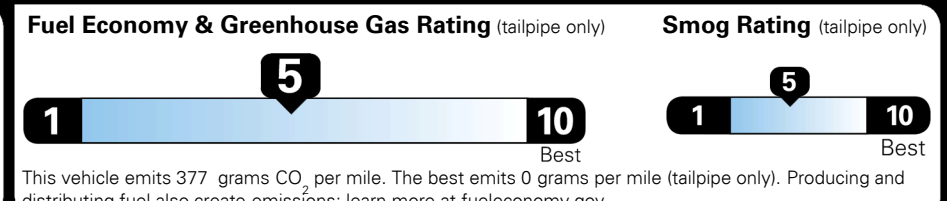

You spend $750 more in fuel costs over 5 years compared to the average new vehicle.

Annual fuel cost $1,500

Actual results will vary for many reasons, including driving conditions and how you drive and maintain your vehicle. The average new vehicle gets 27 MPG and costs $6,750 to fuel over 5 years. Cost estimates are based on 15,000 miles per year at $ 2.40 per gallon. MPGe is miles per gasoline gallon equivalent. Vehicle emissions are a significant cause of climate change and smog.

fueleconomy.gov
Calculate personalized estimates and compare vehicles

Smartphone QR Code

GOVERNMENT 5-STAR SAFETY RATINGS

Overall Vehicle Score ★ ★ ★ ★ ★

Based on the combined rating of frontal, side and rollover. Should ONLY be compared to other vehicles of similar size and weight.

Frontal	Driver	★ ★ ★ ★ ★
Crash	Passenger	★ ★ ★ ★ ★
Side	Front seat	★ ★ ★ ★ ★
Crash	Rear seat	★ ★ ★ ★ ★
Rollover		★ ★ ★ ★ ★

Star ratings based on the risk of injury in a frontal impact. Should ONLY be compared to other vehicles of similar size and weight.

Star ratings based on the risk of injury in a side impact.

Star ratings based on the risk of rollover in a single-vehicle crash.

PARTS CONTENT INFORMATION

FOR VEHICLES IN THIS CAR LINE U.S./CANADIAN PARTS CONTENT: 60 %

MAJOR SOURCES OF FOREIGN PARTS: KOREA: 40%

NOTE: PARTS CONTENT DOES NOT INCLUDE FINAL ASSEMBLY, DISTRIBUTION, OR OTHER NON-PARTS COSTS.

FOR THIS VEHICLE FINAL ASSEMBLY POINT: WEST POINT, GA, USA

COUNTRY OF ORIGIN
ENGINE: USA
TRANSMISSION: USA

TOTAL ADDITIONAL WEIGHT: 8.8