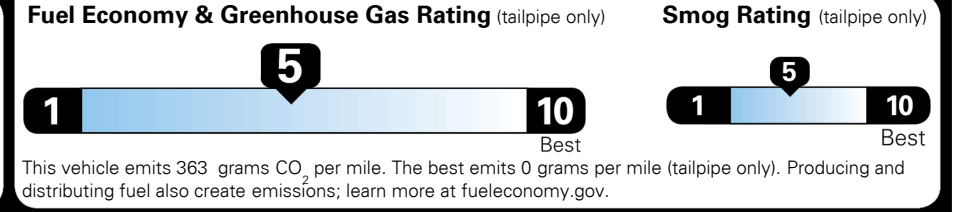

EPA DOT Fuel Economy and Environment

Gasoline Vehicle

Fuel Economy
25 MPG
combined city/hwy
22 city
29 highway
4.0 gallons per 100 miles

SMALL SUVs range from 18 to 37 MPG. The best vehicle rates 136 MPGe.

You spend $750 more in fuel costs over 5 years
compared to the average new vehicle.

Annual fuel cost $1,550