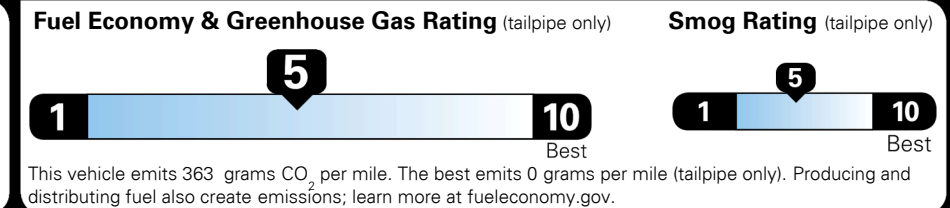

EPA DOT Fuel Economy and Environment

Gasoline Vehicle

Fuel Economy

25 MPG
combined city/hwy

22 MPG
city

29 MPG
highway

4.0 gallons per 100 miles

SMALL SUVs range from 18 to 37 MPG. The best vehicle rates 136 MPGe.

You spend $750 more in fuel costs over 5 years
compared to the average new vehicle.

Annual fuel cost $1,550