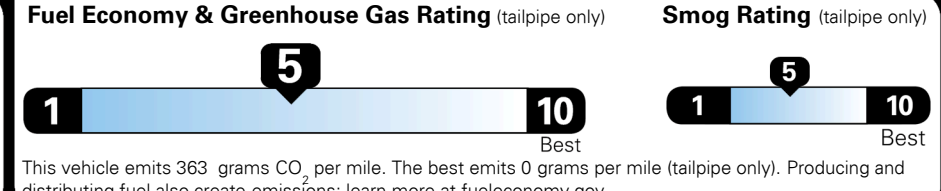

Actual results will vary for many reasons, including driving conditions and how you drive and maintain your vehicle. The average new vehicle gets 27 MPG and costs $7,000 to fuel over 5 years. Cost estimates are based on 15,000 miles per year at $ 2.55 per gallon. MPGe is miles per gasoline gallon equivalent. Vehicle emissions are a significant cause of climate change and smog.

fueleconomy.gov
Calculate personalized estimates and compare vehicles

Smartphone QR Code

GOVERNMENT 5-STAR SAFETY RATINGS

Overall Vehicle Score ★ ★ ★ ★ ★
Based on the combined rating of frontal, side and rollover. Should ONLY be compared to other vehicles of similar size and weight.

Frontal Crash	Driver	★ ★ ★ ★ ★
	Passenger	★ ★ ★ ★ ★
Side Crash	Front seat	★ ★ ★ ★ ★
	Rear seat	★ ★ ★ ★ ★
Rollover		★ ★ ★ ★ ★

Star ratings based on the risk of injury in a frontal impact. Should ONLY be compared to other vehicles of similar size and weight.

Star ratings based on the risk of injury in a side impact.

Star ratings based on the risk of rollover in a single-vehicle crash.

PARTS CONTENT INFORMATION

FOR VEHICLES IN THIS CAR LINE U.S./CANADIAN PARTS CONTENT: 60 %

MAJOR SOURCES OF FOREIGN PARTS: KOREA: 40%

NOTE: PARTS CONTENT DOES NOT INCLUDE FINAL ASSEMBLY, DISTRIBUTION, OR OTHER NON-PARTS COSTS.

FOR THIS VEHICLE FINAL ASSEMBLY POINT: WEST POINT, GA, USA

COUNTRY OF ORIGIN
ENGINE: USA
TRANSMISSION: USA

TOTAL ADDITIONAL WEIGHT: 8.8