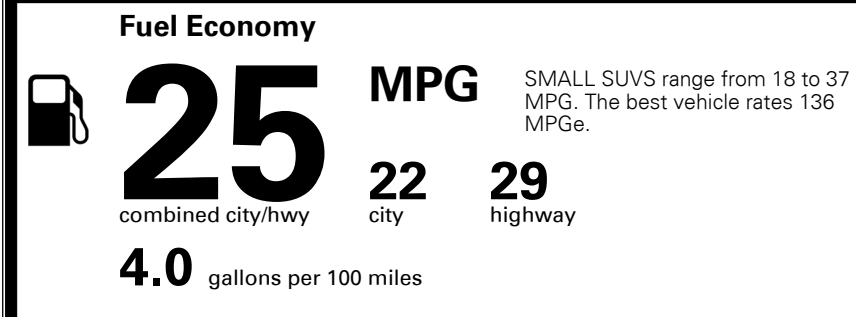

MSRP INCLUDING OPTIONS \$ 30,040.00
 INLAND FREIGHT AND HANDLING \$ 990.00
TOTAL MANUFACTURER'S SUGGESTED RETAIL PRICE ▶ \$ 31,030.00

EPA DOT Fuel Economy and Environment

Gasoline Vehicle

You spend \$750 more in fuel costs over 5 years compared to the average new vehicle.