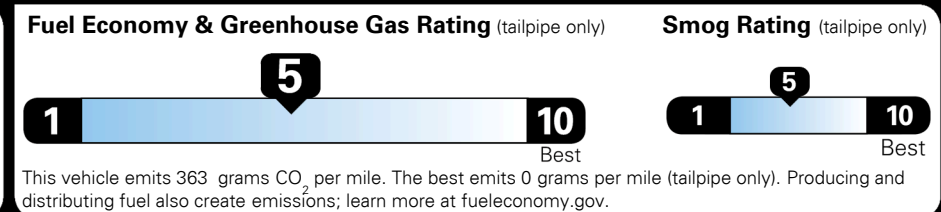

EPA DOT Fuel Economy and Environment

Gasoline Vehicle

Fuel Economy
25 MPG
combined city/hwy
4.0 gallons per 100 miles

SMALL SUVs range from 18 to 37 MPG. The best vehicle rates 136 MPGe.

22 MPG city
29 MPG highway

You spend $750 more in fuel costs over 5 years
compared to the average new vehicle.

Annual fuel cost $1,550