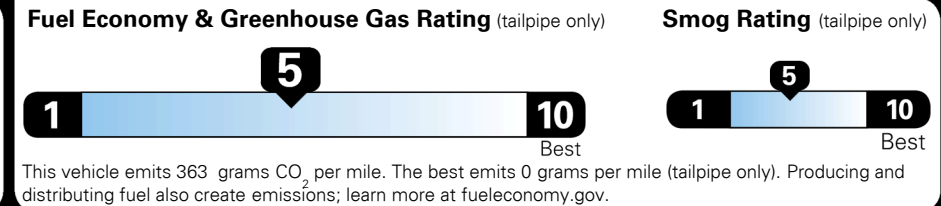

INLAND FREIGHT AND HANDLING \$ 990.00

TOTAL MANUFACTURER'S SUGGESTED RETAIL PRICE ▶ \$ 29,030.00

TOTAL ADDITIONAL WEIGHT: 8.8

EPA DOT Fuel Economy and Environment

Gasoline Vehicle

Fuel Economy

 25 MPG combined city/hwy
 22 city
 29 highway
 4.0 gallons per 100 miles

SMALL SUVs range from 18 to 37 MPG. The best vehicle rates 136 MPGe.

You spend \$750 more in fuel costs over 5 years
 compared to the average new vehicle.

Annual fuel cost \$1,550

Actual results will vary for many reasons, including driving conditions and how you drive and maintain your vehicle. The average new vehicle gets 27 MPG and costs \$7,000 to fuel over 5 years. Cost estimates are based on 15,000 miles per year at \$ 2.55 per gallon. MPGe is miles per gasoline gallon equivalent. Vehicle emissions are a significant cause of climate change and smog.