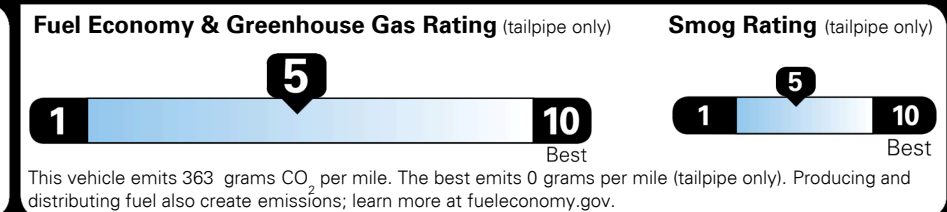

MANUFACTURER'S SUGGESTED RETAIL PRICE ▶

ADDITIONAL INSTALLED EQUIPMENT:
(In addition to or in place of standard features)
Snow White Pearl Paint $395.00
Rear Bumper Applique $75.00
Carpeted Floor Mats $155.00

MSRP INCLUDING OPTIONS $ 28,115.00

INLAND FREIGHT AND HANDLING $ 990.00

TOTAL MANUFACTURER'S SUGGESTED RETAIL PRICE ▶ $ 29,105.00

EPA DOT Fuel Economy and Environment

Gasoline Vehicle

Fuel Economy

25 MPG
combined city/hwy

22 MPG
city

29 MPG
highway

4.0 gallons per 100 miles

SMALL SUVs range from 18 to 37 MPG. The best vehicle rates 136 MPGe.

You spend $750 more in fuel costs over 5 years
compared to the average new vehicle.

Annual fuel cost $1,550

Actual results will vary for many reasons, including driving conditions and how you drive and maintain your vehicle. The average new vehicle gets 27 MPG and costs $7,000 to fuel over 5 years. Cost estimates are based on 15,000 miles per year at $ 2.55 per gallon. MPGe is miles per gasoline gallon equivalent. Vehicle emissions are a significant cause of climate change and smog.

fueleconomy.gov
Calculate personalized estimates and compare vehicles

GOVERNMENT 5-STAR SAFETY RATINGS

Overall Vehicle Score ★★★★★
Based on the combined rating of frontal, side and rollover. Should ONLY be compared to other vehicles of similar size and weight.

Frontal	Driver	★★★★★
Crash	Passenger	★★★★★
Side	Front seat	★★★★★
Crash	Rear seat	★★★★★
Rollover		★★★★★

Star ratings based on the risk of injury in a frontal impact. Should ONLY be compared to other vehicles of similar size and weight.

Star ratings based on the risk of injury in a side impact.

Star ratings based on the risk of rollover in a single-vehicle crash.

PARTS CONTENT INFORMATION

FOR VEHICLES IN THIS CAR LINE U.S./CANADIAN PARTS CONTENT: 60 %

MAJOR SOURCES OF FOREIGN PARTS: KOREA: 40%

NOTE: PARTS CONTENT DOES NOT INCLUDE FINAL ASSEMBLY, DISTRIBUTION, OR OTHER NON-PARTS COSTS.

FOR THIS VEHICLE FINAL ASSEMBLY POINT: WEST POINT, GA, USA

COUNTRY OF ORIGIN
ENGINE: USA
TRANSMISSION: USA

TOTAL ADDITIONAL WEIGHT: 8.9