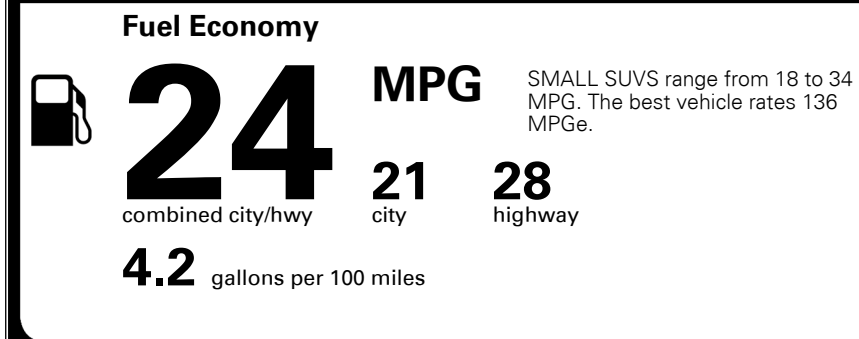

MSRP INCLUDING OPTIONS \$ 30,610.00
 INLAND FREIGHT AND HANDLING \$ 940.00
TOTAL MANUFACTURER'S SUGGESTED RETAIL PRICE ▶ \$ 31,550.00

EPA DOT Fuel Economy and Environment

Gasoline Vehicle

You spend \$750 more in fuel costs over 5 years compared to the average new vehicle.