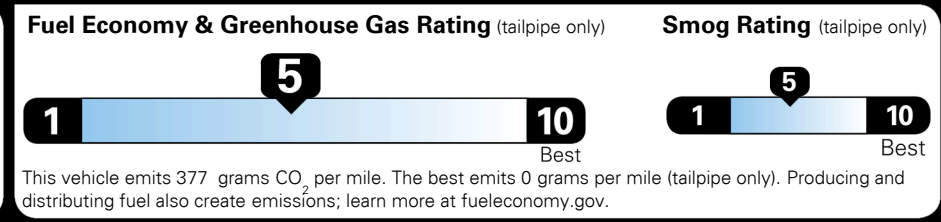

Actual results will vary for many reasons, including driving conditions and how you drive and maintain your vehicle. The average new vehicle gets 27 MPG and costs $6,750 to fuel over 5 years. Cost estimates are based on 15,000 miles per year at $ 2.40 per gallon. MPGe is miles per gasoline gallon equivalent. Vehicle emissions are a significant cause of climate change and smog.

fueleconomy.gov
Calculate personalized estimates and compare vehicles

Smartphone QR Code