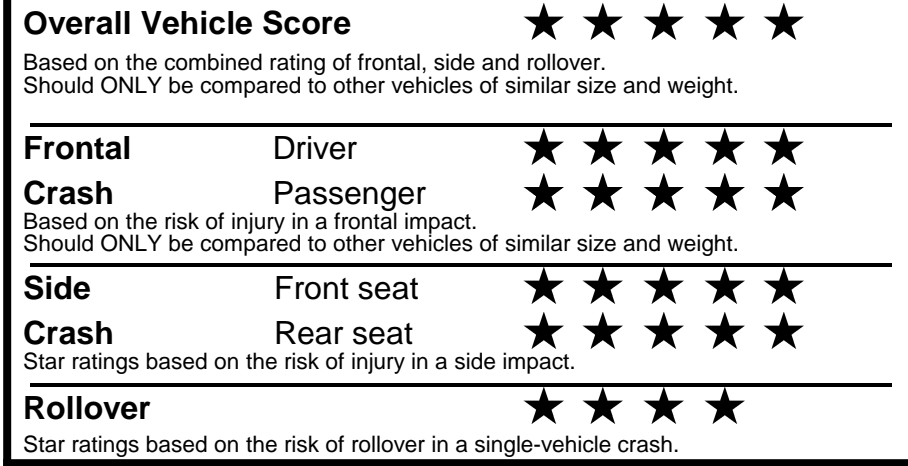

fueleconomy.gov
 Calculate personalized estimates and compare vehicles

Smartphone QR Code

GOVERNMENT 5-STAR SAFETY RATINGS

PARTS CONTENT INFORMATION

FOR VEHICLES IN THIS CAR LINE U.S./CANADIAN PARTS CONTENT: 60 %