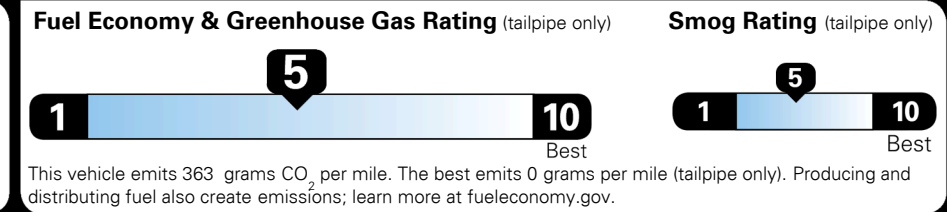

EPA DOT Fuel Economy and Environment

Gasoline Vehicle

Fuel Economy
25 MPG
combined city/hwy
4.0 gallons per 100 miles

SMALL SUVs range from 18 to 37 MPG. The best vehicle rates 136 MPGe.

22 city
29 highway

You spend $750 more in fuel costs over 5 years
compared to the average new vehicle.

Annual fuel cost $1,550