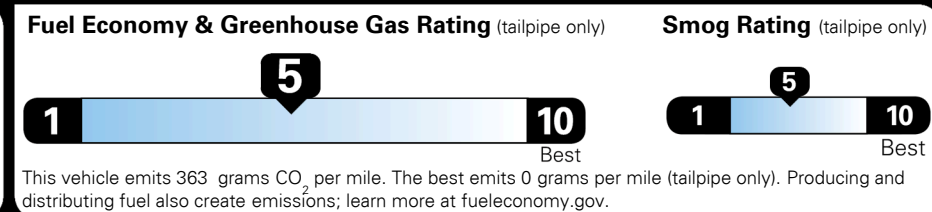

EPA DOT Fuel Economy and Environment

Gasoline Vehicle

Fuel Economy
25 MPG
combined city/hwy
22 city
29 highway
4.0 gallons per 100 miles

SMALL SUVs range from 18 to 37 MPG. The best vehicle rates 136 MPGe.

You spend $750 more in fuel costs over 5 years
compared to the average new vehicle.

Annual fuel cost $1,550