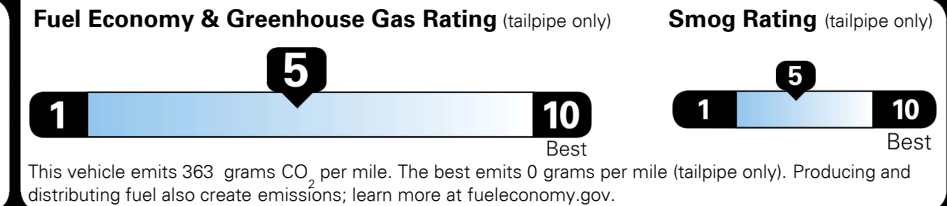

EPA DOT Fuel Economy and Environment

Gasoline Vehicle

Fuel Economy

25 MPG
combined city/hwy

22 MPG
city

29 MPG
highway

4.0 gallons per 100 miles

SMALL SUVs range from 18 to 37 MPG. The best vehicle rates 136 MPGe.

You spend $750 more in fuel costs over 5 years
compared to the average new vehicle.

Annual fuel cost $1,550