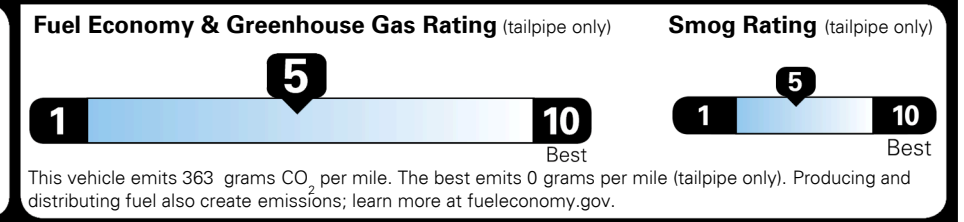

MANUFACTURER'S SUGGESTED RETAIL PRICE ▶

ADDITIONAL INSTALLED EQUIPMENT:
(In addition to or in place of standard features)
LX Convenience Package $2,000.00
- Dual-Zone Automatic Climate Control
- Heated Front Seats
- Power Driver's Seat w/ Lumbar Support
- Leather Trimmed Steering Wheel / Shift Knob
- Auto-Dimming Rear View Mirror
- Parking Distance Warning - Reverse (PDW-R)
- Roof Rails
- UVO eServices^
- ^ Includes 5 year service; see myuvo.com

Carpeted Floor Mats $155.00
Cargo Net $50.00

MSRP INCLUDING OPTIONS $ 29,695.00

INLAND FREIGHT AND HANDLING $ 990.00

TOTAL MANUFACTURER'S SUGGESTED RETAIL PRICE ▶ $ 30,685.00

EPA DOT Fuel Economy and Environment

Gasoline Vehicle

Fuel Economy

25 MPG
combined city/hwy

22 MPG
city

29 MPG
highway

4.0 gallons per 100 miles

SMALL SUVs range from 18 to 37 MPG. The best vehicle rates 136 MPGe.

You spend $750 more in fuel costs over 5 years
compared to the average new vehicle.

Annual fuel cost $1,550

Actual results will vary for many reasons, including driving conditions and how you drive and maintain your vehicle. The average new vehicle gets 27 MPG and costs $7,000 to fuel over 5 years. Cost estimates are based on 15,000 miles per year at $ 2.55 per gallon. MPGe is miles per gasoline gallon equivalent. Vehicle emissions are a significant cause of climate change and smog.

fueleconomy.gov
Calculate personalized estimates and compare vehicles

GOVERNMENT 5-STAR SAFETY RATINGS

Overall Vehicle Score ★ ★ ★ ★ ★
Based on the combined rating of frontal, side and rollover. Should ONLY be compared to other vehicles of similar size and weight.

Frontal	Driver	★ ★ ★ ★ ★
Crash	Passenger	★ ★ ★ ★ ★
Based on the risk of injury in a frontal impact. Should ONLY be compared to other vehicles of similar size and weight.		
Side	Front seat	★ ★ ★ ★ ★
Crash	Rear seat	★ ★ ★ ★ ★
Star ratings based on the risk of injury in a side impact.		
Rollover		★ ★ ★ ★ ★
Star ratings based on the risk of rollover in a single-vehicle crash.		

PARTS CONTENT INFORMATION

FOR VEHICLES IN THIS CAR LINE U.S./CANADIAN PARTS CONTENT: 60 %

MAJOR SOURCES OF FOREIGN PARTS: KOREA: 40%

NOTE: PARTS CONTENT DOES NOT INCLUDE FINAL ASSEMBLY, DISTRIBUTION, OR OTHER NON-PARTS COSTS.

Star ratings range from 1 to 5 stars (★★★★★) with 5 being the highest. Source: National Highway Traffic Safety Administration (NHTSA). www.safercar.gov or 1-888-327-4236

FOR THIS VEHICLE FINAL ASSEMBLY POINT: WEST POINT, GA, USA

COUNTRY OF ORIGIN
ENGINE: USA
TRANSMISSION: USA

TOTAL ADDITIONAL WEIGHT: 9.4