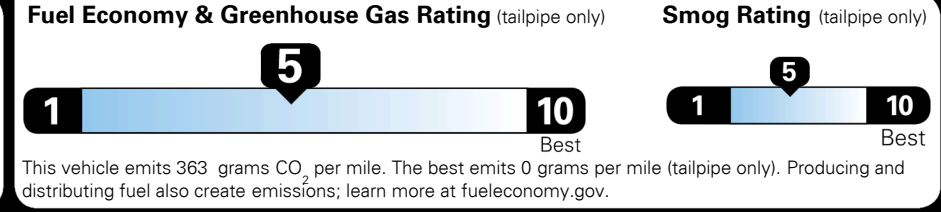

MANUFACTURER'S SUGGESTED RETAIL PRICE ▶

ADDITIONAL INSTALLED EQUIPMENT:
(In addition to or in place of standard features)
LX Convenience Package $2,000.00
- Dual-Zone Automatic Climate Control
- Heated Front Seats
- Power Driver's Seat w/ Lumbar Support
- Leather Trimmed Steering Wheel / Shift Knob
- Auto-Dimming Rear View Mirror
- Parking Distance Warning - Reverse (PDW-R)
- Roof Rails
- UVO eServices^ $155.00
- ^ Includes 5 year service; see myuvo.com
Carpeted Floor Mats

MSRP INCLUDING OPTIONS $ 29,645.00
INLAND FREIGHT AND HANDLING $ 990.00
TOTAL MANUFACTURER'S SUGGESTED RETAIL PRICE ▶ $ 30,635.00

EPA DOT Fuel Economy and Environment

Gasoline Vehicle

Fuel Economy
25 MPG
combined city/hwy
4.0 gallons per 100 miles
city 22 highway 29
SMALL SUVs range from 18 to 37 MPG. The best vehicle rates 136 MPGe.

You spend $750 more in fuel costs over 5 years
compared to the average new vehicle.

Annual fuel cost $1,550

Actual results will vary for many reasons, including driving conditions and how you drive and maintain your vehicle. The average new vehicle gets 27 MPG and costs $7,000 to fuel over 5 years. Cost estimates are based on 15,000 miles per year at $ 2.55 per gallon. MPGe is miles per gasoline gallon equivalent. Vehicle emissions are a significant cause of climate change and smog.

fueleconomy.gov
Calculate personalized estimates and compare vehicles

Smartphone QR Code

GOVERNMENT 5-STAR SAFETY RATINGS

Overall Vehicle Score ★★★★★
Based on the combined rating of frontal, side and rollover. Should ONLY be compared to other vehicles of similar size and weight.

Frontal	Driver	★★★★★
Crash	Passenger	★★★★★
Side	Front seat	★★★★★
Crash	Rear seat	★★★★★
Rollover		★★★★★

Star ratings based on the risk of injury in a frontal impact. Should ONLY be compared to other vehicles of similar size and weight.
Star ratings based on the risk of injury in a side impact.
Star ratings based on the risk of rollover in a single-vehicle crash.

PARTS CONTENT INFORMATION

FOR VEHICLES IN THIS CAR LINE U.S./CANADIAN PARTS CONTENT: 60 %

MAJOR SOURCES OF FOREIGN PARTS: KOREA: 40%

NOTE: PARTS CONTENT DOES NOT INCLUDE FINAL ASSEMBLY, DISTRIBUTION, OR OTHER NON-PARTS COSTS.

FOR THIS VEHICLE FINAL ASSEMBLY POINT: WEST POINT, GA, USA

COUNTRY OF ORIGIN
ENGINE: USA
TRANSMISSION: USA

TOTAL ADDITIONAL WEIGHT: 8.8