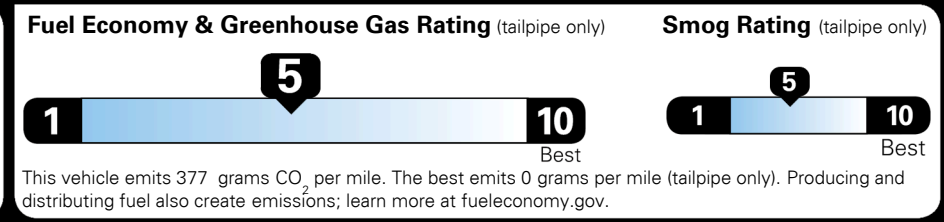

EPA DOT Fuel Economy and Environment

Gasoline Vehicle

Fuel Economy
24 MPG
combined city/hwy
21 MPG city
28 MPG highway
4.2 gallons per 100 miles
SMALL SUVs range from 18 to 34 MPG. The best vehicle rates 136 MPGe.

You spend $750 more in fuel costs over 5 years
compared to the average new vehicle.

Annual fuel cost $1,500