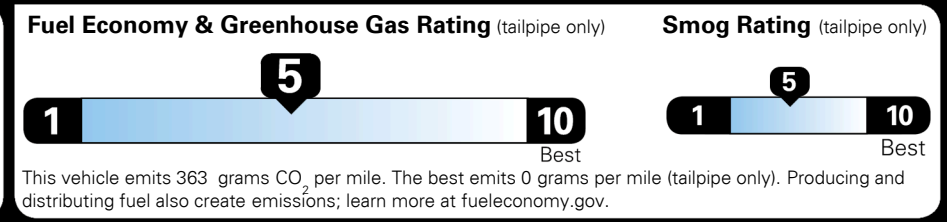

EXTERIOR
Heated Outside Mirrors w/ Turn Signal Indicators
Privacy Glass

WARRANTY
10 Year/100,000 Mile Limited Powertrain Warranty
5 Year/60,000 Mile Limited Basic Warranty
5 Year/60,000 Mile Roadside Assistance
*Ask dealer for details

MANUFACTURER'S SUGGESTED RETAIL PRICE ▶ $ 26,290.00

ADDITIONAL INSTALLED EQUIPMENT:
(In addition to or in place of standard features)
Carpeted Floor Mats $155.00

MSRP INCLUDING OPTIONS $ 26,445.00
INLAND FREIGHT AND HANDLING $ 1,045.00
TOTAL MANUFACTURER'S SUGGESTED RETAIL PRICE ▶ $ 27,490.00

EPA DOT Fuel Economy and Environment

Gasoline Vehicle

Fuel Economy
25 MPG
combined city/hwy
22 city
29 highway
4.0 gallons per 100 miles

SMALL SUVs range from 18 to 37 MPG. The best vehicle rates 136 MPGe.

You spend $750 more in fuel costs over 5 years
compared to the average new vehicle.

Annual fuel cost $1,550

Actual results will vary for many reasons, including driving conditions and how you drive and maintain your vehicle. The average new vehicle gets 27 MPG and costs $7,000 to fuel over 5 years. Cost estimates are based on 15,000 miles per year at $ 2.55 per gallon. MPGe is miles per gasoline gallon equivalent. Vehicle emissions are a significant cause of climate change and smog.

fueleconomy.gov

Calculate personalized estimates and compare vehicles

GOVERNMENT 5-STAR SAFETY RATINGS

Overall Vehicle Score ★★★★★
Based on the combined rating of frontal, side and rollover. Should ONLY be compared to other vehicles of similar size and weight.

Frontal Crash	Driver	★★★★★
	Passenger	★★★★★
Side Crash	Front seat	★★★★★
	Rear seat	★★★★★
Rollover		★★★★★

Star ratings based on the risk of injury in a frontal impact. Should ONLY be compared to other vehicles of similar size and weight.
Star ratings based on the risk of injury in a side impact.
Star ratings based on the risk of rollover in a single-vehicle crash.

Star ratings range from 1 to 5 stars (★★★★★) with 5 being the highest.
Source: National Highway Traffic Safety Administration (NHTSA).
www.safercar.gov or 1-888-327-4236

Manufacturer's suggested retail price includes Manufacturer's recommended pre-delivery service. License and title fees, state and local taxes and other dealer installed options and accessories are not included in the manufacturer's suggested retail price.

PARTS CONTENT INFORMATION

FOR VEHICLES IN THIS CAR LINE U.S./CANADIAN PARTS CONTENT: 60 %

MAJOR SOURCES OF FOREIGN PARTS: KOREA: 40%

NOTE: PARTS CONTENT DOES NOT INCLUDE FINAL ASSEMBLY, DISTRIBUTION, OR OTHER NON-PARTS COSTS.

FOR THIS VEHICLE FINAL ASSEMBLY POINT: WEST POINT, GA, USA

COUNTRY OF ORIGIN ENGINE: USA
TRANSMISSION: USA

TOTAL ADDITIONAL WEIGHT: 8.8