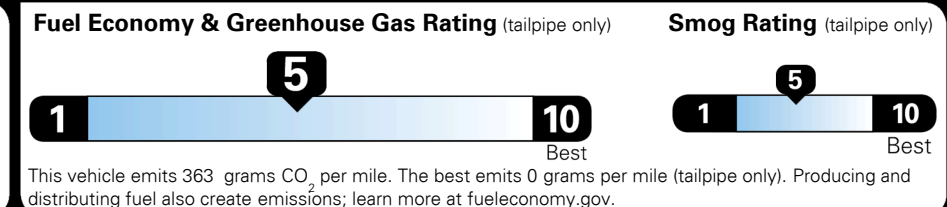

EPA DOT Fuel Economy and Environment

Gasoline Vehicle

Fuel Economy
25 MPG
combined city/hwy
4.0 gallons per 100 miles

SMALL SUVs range from 18 to 37 MPG. The best vehicle rates 136 MPGe.

22 MPG city
29 MPG highway

You spend $750 more in fuel costs over 5 years
compared to the average new vehicle.

Annual fuel cost $1,550