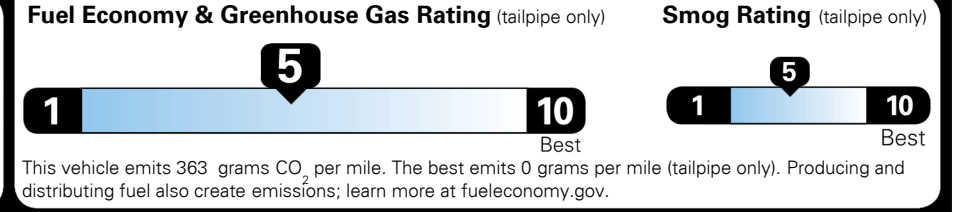

INLAND FREIGHT AND HANDLING \$ 990.00

TOTAL MANUFACTURER'S SUGGESTED RETAIL PRICE ▶ \$ 28,780.00

EPA DOT Fuel Economy and Environment

Gasoline Vehicle

Fuel Economy

25 MPG
 combined city/hwy

22 MPG
 city

29 MPG
 highway

4.0 gallons per 100 miles

SMALL SUVs range from 18 to 37 MPG. The best vehicle rates 136 MPGe.

You spend \$750 more in fuel costs over 5 years
 compared to the average new vehicle.

Annual fuel cost \$1,550