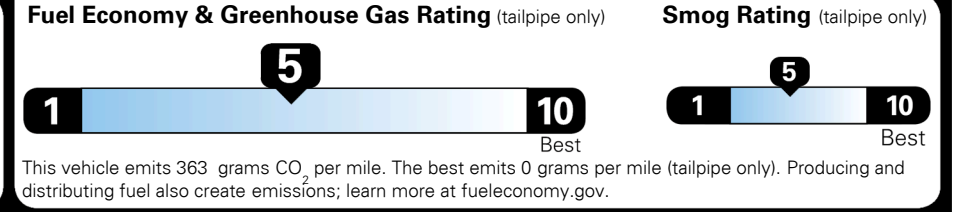

EPA DOT Fuel Economy and Environment

Gasoline Vehicle

Fuel Economy

25 MPG
combined city/hwy

22 MPG
city

29 MPG
highway

4.0 gallons per 100 miles

SMALL SUVs range from 18 to 37 MPG. The best vehicle rates 136 MPGe.

You spend $750 more in fuel costs over 5 years
compared to the average new vehicle.

Annual fuel cost $1,550