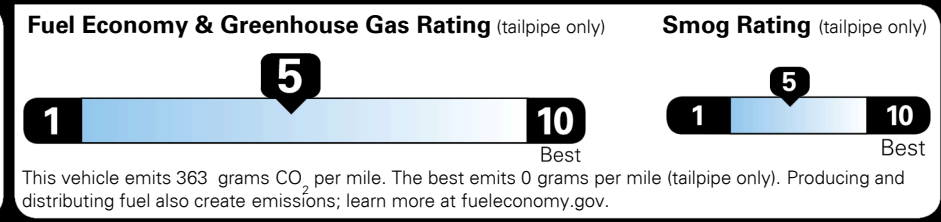

TOTAL ADDITIONAL WEIGHT: 14.5

EPA DOT Fuel Economy and Environment

Gasoline Vehicle

Fuel Economy

25 MPG
 combined city/hwy

22 MPG
 city

29 MPG
 highway

4.0 gallons per 100 miles

SMALL SUVs range from 18 to 37 MPG. The best vehicle rates 136 MPGe.

You spend \$750 more in fuel costs over 5 years
 compared to the average new vehicle.

Annual fuel cost \$1,550

Actual results will vary for many reasons, including driving conditions and how you drive and maintain your vehicle. The average new vehicle gets 27 MPG and costs \$7,000 to fuel over 5 years. Cost estimates are based on 15,000 miles per year at \$ 2.55 per gallon. MPGe is miles per gasoline gallon equivalent. Vehicle emissions are a significant cause of climate change and smog.