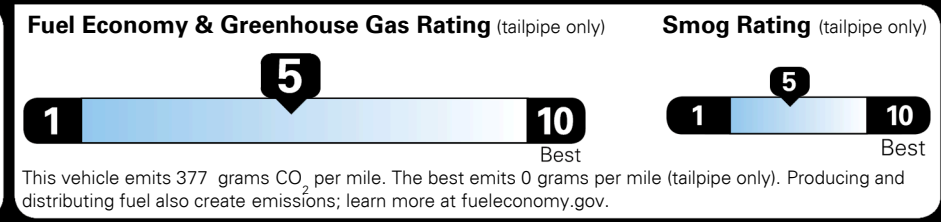

EPA DOT Fuel Economy and Environment

Gasoline Vehicle

Fuel Economy
24 MPG combined city/hwy
21 MPG city
28 MPG highway
4.2 gallons per 100 miles
SMALL SUVs range from 18 to 34 MPG. The best vehicle rates 136 MPGe.

You spend $750 more in fuel costs over 5 years
compared to the average new vehicle.

Annual fuel cost $1,500