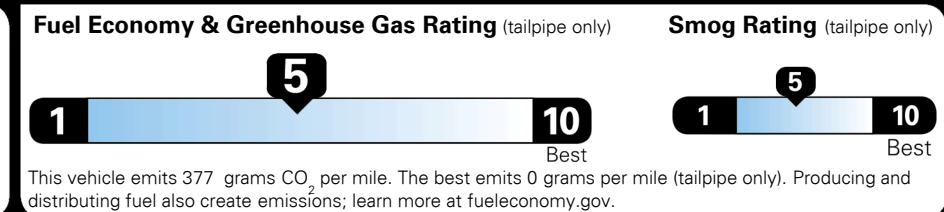

EPA DOT Fuel Economy and Environment

Gasoline Vehicle

Fuel Economy
24 MPG
combined city/hwy
21 MPG city
28 MPG highway
4.2 gallons per 100 miles
SMALL SUVs range from 18 to 34 MPG. The best vehicle rates 136 MPGe.

You spend $750 more in fuel costs over 5 years
compared to the average new vehicle.

Annual fuel cost $1,500