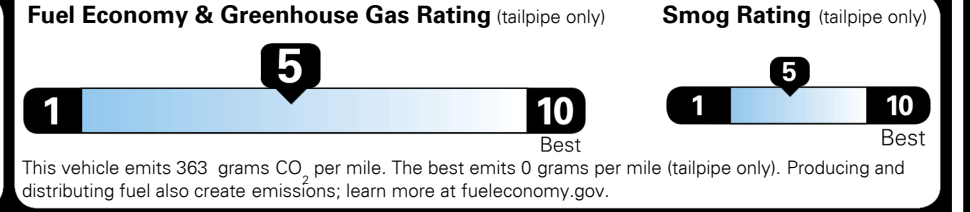

EPA DOT Fuel Economy and Environment

Gasoline Vehicle

Fuel Economy
25 MPG
combined city/hwy
4.0 gallons per 100 miles
SMALL SUVs range from 18 to 37 MPG. The best vehicle rates 136 MPGe.
22 city
29 highway

You spend $750 more in fuel costs over 5 years
compared to the average new vehicle.

Annual fuel cost $1,550