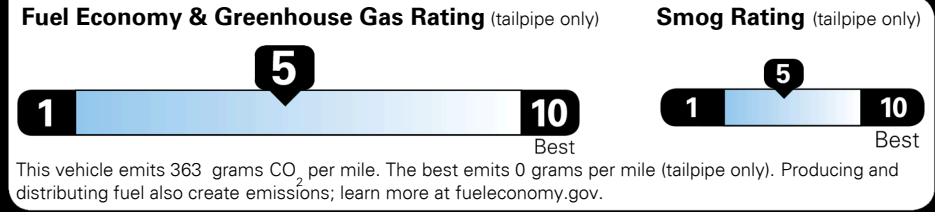

EPA DOT Fuel Economy and Environment

Gasoline Vehicle

Fuel Economy
25 MPG
combined city/hwy
4.0 gallons per 100 miles
city 22 highway 29
SMALL SUVs range from 18 to 37 MPG. The best vehicle rates 136 MPGe.

You spend $750 more in fuel costs over 5 years
compared to the average new vehicle.

Annual fuel cost $1,550