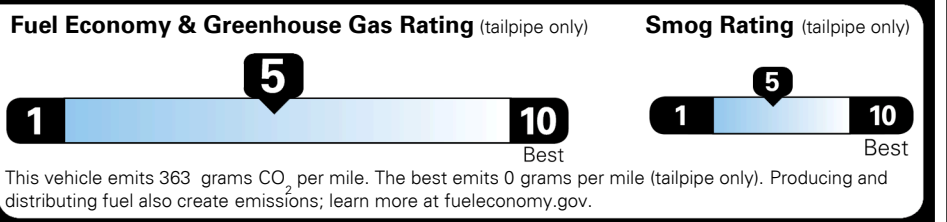

TOTAL ADDITIONAL WEIGHT: 9.5

EPA DOT Fuel Economy and Environment

Gasoline Vehicle

Fuel Economy

25 MPG
 combined city/hwy

22 MPG
 city

29 MPG
 highway

4.0 gallons per 100 miles

SMALL SUVs range from 18 to 37 MPG. The best vehicle rates 136 MPGe.

You spend \$750 more in fuel costs over 5 years
 compared to the average new vehicle.

Annual fuel cost \$1,550

Actual results will vary for many reasons, including driving conditions and how you drive and maintain your vehicle. The average new vehicle gets 27 MPG and costs \$7,000 to fuel over 5 years. Cost estimates are based on 15,000 miles per year at \$ 2.55 per gallon. MPGe is miles per gasoline gallon equivalent. Vehicle emissions are a significant cause of climate change and smog.