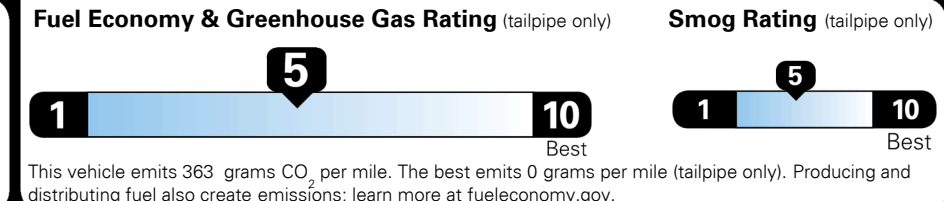

EPA DOT Fuel Economy and Environment

Gasoline Vehicle

Fuel Economy
25 MPG
combined city/hwy
4.0 gallons per 100 miles

22 MPG city
29 MPG highway

SMALL SUVs range from 18 to 37 MPG. The best vehicle rates 136 MPGe.

You spend $750 more in fuel costs over 5 years
compared to the average new vehicle.

Annual fuel cost $1,550