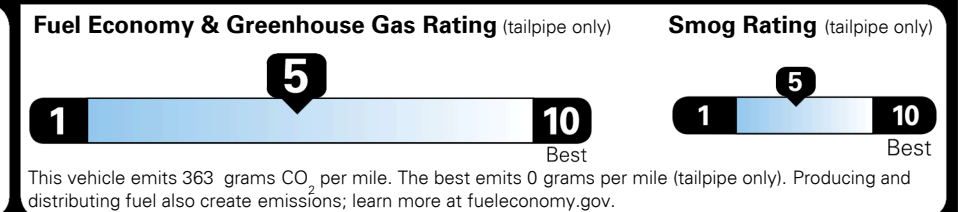

EPA DOT Fuel Economy and Environment

Gasoline Vehicle

Fuel Economy

25 MPG
combined city/hwy

22 MPG
city

29 MPG
highway

4.0 gallons per 100 miles

SMALL SUVs range from 18 to 37 MPG. The best vehicle rates 136 MPGe.

You spend $750 more in fuel costs over 5 years
compared to the average new vehicle.

Annual fuel cost $1,550