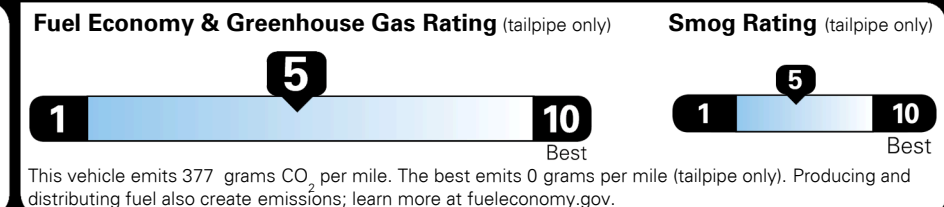

EPA DOT Fuel Economy and Environment

Gasoline Vehicle

Fuel Economy
24 MPG
combined city/hwy
21 MPG city
28 MPG highway
4.2 gallons per 100 miles
SMALL SUVs range from 18 to 34 MPG. The best vehicle rates 136 MPGe.

You spend $750 more in fuel costs over 5 years
compared to the average new vehicle.

Annual fuel cost $1,500