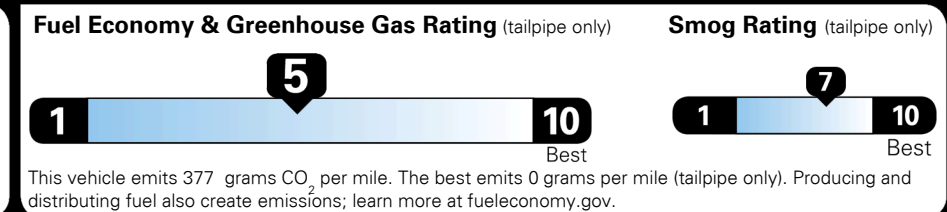

EPA DOT Fuel Economy and Environment

Gasoline Vehicle

Fuel Economy
24 MPG combined city/hwy
21 MPG city
28 MPG highway
4.2 gallons per 100 miles
SMALL SUVs range from 18 to 33 MPG. The best vehicle rates 119 MPGe.

You spend $750 more in fuel costs over 5 years
compared to the average new vehicle.

Annual fuel cost $1,550