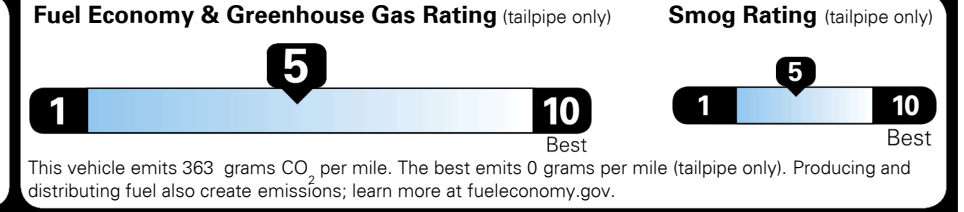

EPA DOT Fuel Economy and Environment

Gasoline Vehicle

Fuel Economy
25 MPG
combined city/hwy
4.0 gallons per 100 miles

SMALL SUVs range from 18 to 37 MPG. The best vehicle rates 136 MPGe.

22 city
29 highway

You spend $750 more in fuel costs over 5 years
compared to the average new vehicle.

Annual fuel cost $1,550