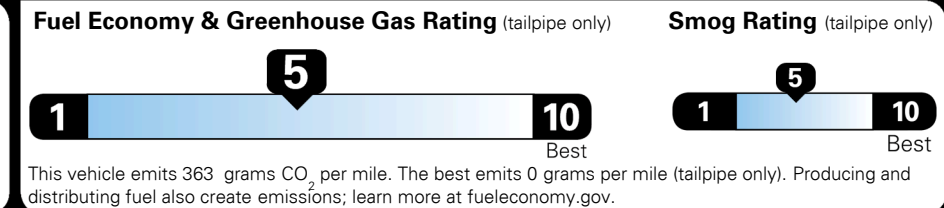

EPA DOT Fuel Economy and Environment

Gasoline Vehicle

Fuel Economy

25 MPG
combined city/hwy

22 MPG
city

29 MPG
highway

4.0 gallons per 100 miles

SMALL SUVs range from 18 to 37 MPG. The best vehicle rates 136 MPGe.

You spend $750 more in fuel costs over 5 years
compared to the average new vehicle.

Annual fuel cost $1,550