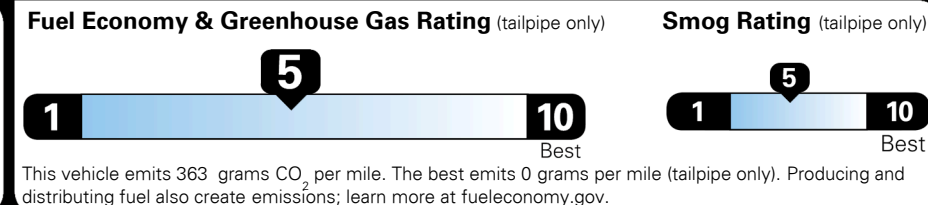

EPA DOT Fuel Economy and Environment

Gasoline Vehicle

Fuel Economy

25 MPG combined city/hwy
22 MPG city
29 MPG highway

SMALL SUVs range from 18 to 37 MPG. The best vehicle rates 136 MPGe.

4.0 gallons per 100 miles

You spend $750 more in fuel costs over 5 years compared to the average new vehicle.

Annual fuel cost $1,550