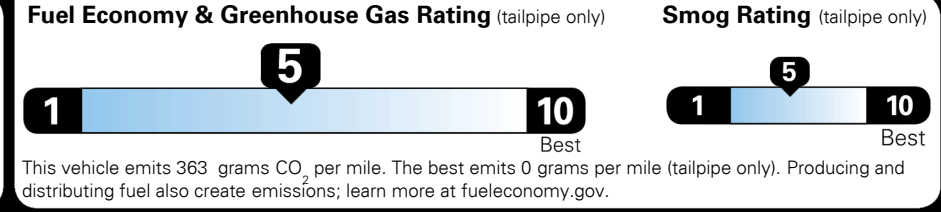

MANUFACTURER'S SUGGESTED RETAIL PRICE ▶

$ 27,490.00

ADDITIONAL INSTALLED EQUIPMENT:
(In addition to or in place of standard features)
Snow White Pearl Paint $395.00
LX Convenience Package $2,000.00
- Dual-Zone Automatic Climate Control
- Heated Front Seats
- Power Driver's Seat w/ Lumbar Support
- Leather Trimmed Steering Wheel / Shift Knob
- Auto-Dimming Rear View Mirror
- Parking Distance Warning - Reverse (PDW-R)
- Roof Rails
- UVO eServices^
- ^ Includes 5 year service; see myuvo.com

Carpeted Floor Mats $155.00
Carpeted Cargo Mat w/Seatback Up Protection $115.00

MSRP INCLUDING OPTIONS $ 30,155.00

INLAND FREIGHT AND HANDLING $ 990.00

TOTAL MANUFACTURER'S SUGGESTED RETAIL PRICE ▶ $ 31,145.00

EPA DOT Fuel Economy and Environment

Gasoline Vehicle

Fuel Economy

25 MPG combined city/hwy
22 MPG city
29 MPG highway

SMALL SUVs range from 18 to 37 MPG. The best vehicle rates 136 MPGe.

4.0 gallons per 100 miles

You spend $750 more in fuel costs over 5 years compared to the average new vehicle.

Annual fuel cost $1,550

Actual results will vary for many reasons, including driving conditions and how you drive and maintain your vehicle. The average new vehicle gets 27 MPG and costs $7,000 to fuel over 5 years. Cost estimates are based on 15,000 miles per year at $ 2.55 per gallon. MPGe is miles per gasoline gallon equivalent. Vehicle emissions are a significant cause of climate change and smog.

fueleconomy.gov
Calculate personalized estimates and compare vehicles

Smartphone QR Code

GOVERNMENT 5-STAR SAFETY RATINGS

Overall Vehicle Score ★★★★★
Based on the combined rating of frontal, side and rollover. Should ONLY be compared to other vehicles of similar size and weight.

Frontal Crash	Driver	★★★★★
	Passenger	★★★★★
Side Crash	Front seat	★★★★★
	Rear seat	★★★★★
Rollover		★★★★★

Star ratings based on the risk of injury in a frontal impact. Should ONLY be compared to other vehicles of similar size and weight.

Star ratings based on the risk of injury in a side impact.

Star ratings based on the risk of rollover in a single-vehicle crash.

PARTS CONTENT INFORMATION

FOR VEHICLES IN THIS CAR LINE U.S./CANADIAN PARTS CONTENT: 60 %

MAJOR SOURCES OF FOREIGN PARTS: KOREA: 40%

NOTE: PARTS CONTENT DOES NOT INCLUDE FINAL ASSEMBLY, DISTRIBUTION, OR OTHER NON-PARTS COSTS.

FOR THIS VEHICLE FINAL ASSEMBLY POINT: WEST POINT, GA, USA

COUNTRY OF ORIGIN
ENGINE: USA
TRANSMISSION: USA

TOTAL ADDITIONAL WEIGHT: 13.1