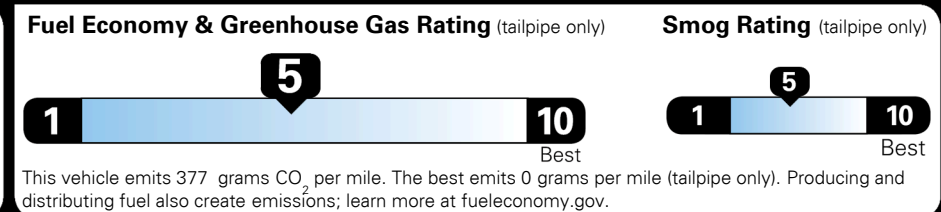

EPA DOT Fuel Economy and Environment

Gasoline Vehicle

Fuel Economy

24 MPG
combined city/hwy

21 MPG
city

28 MPG
highway

4.2 gallons per 100 miles

SMALL SUVs range from 18 to 34 MPG. The best vehicle rates 136 MPGe.

You spend $750 more in fuel costs over 5 years
compared to the average new vehicle.

Annual fuel cost $1,500