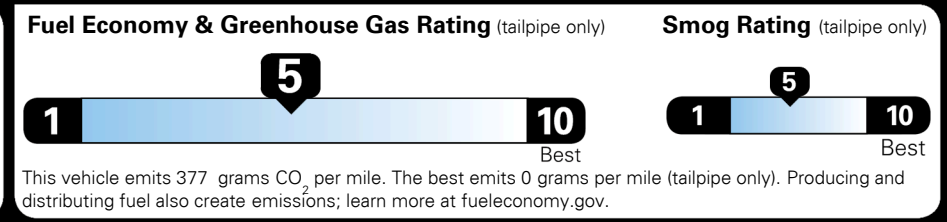

Actual results will vary for many reasons, including driving conditions and how you drive and maintain your vehicle. The average new vehicle gets 27 MPG and costs $6,750 to fuel over 5 years. Cost estimates are based on 15,000 miles per year at $ 2.40 per gallon. MPGe is miles per gasoline gallon equivalent. Vehicle emissions are a significant cause of climate change and smog.

fueleconomy.gov
Calculate personalized estimates and compare vehicles