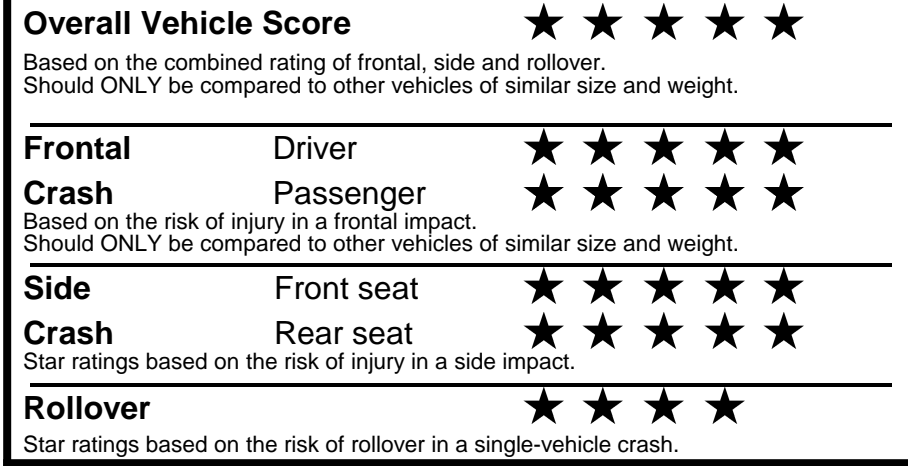

GOVERNMENT 5-STAR SAFETY RATINGS

Star ratings range from 1 to 5 stars (★★★★★) with 5 being the highest.
Source: National Highway Traffic Safety Administration (NHTSA).
www.safercar.gov or 1-888-327-4236

PARTS CONTENT INFORMATION

FOR VEHICLES IN THIS CAR LINE U.S./CANADIAN PARTS CONTENT: 60 %

MAJOR SOURCES OF FOREIGN PARTS: KOREA: 40%

NOTE: PARTS CONTENT DOES NOT INCLUDE FINAL ASSEMBLY, DISTRIBUTION, OR OTHER NON-PARTS COSTS.

FOR THIS VEHICLE FINAL ASSEMBLY POINT: WEST POINT, GA, USA

COUNTRY OF ORIGIN
ENGINE: USA
TRANSMISSION: USA

TOTAL ADDITIONAL WEIGHT: 13.7