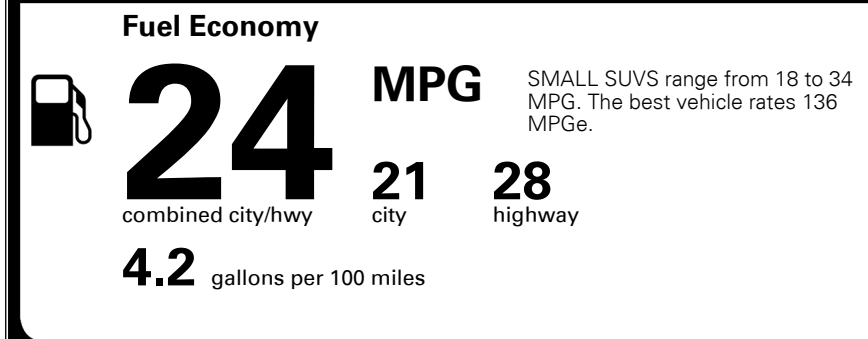

MSRP INCLUDING OPTIONS \$ 32,505.00
 INLAND FREIGHT AND HANDLING \$ 940.00
TOTAL MANUFACTURER'S SUGGESTED RETAIL PRICE ▶ \$ 33,445.00

EPA DOT Fuel Economy and Environment

Gasoline Vehicle

You spend \$750 more in fuel costs over 5 years
 compared to the average new vehicle.