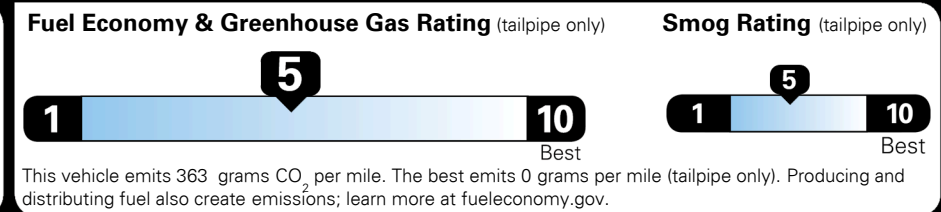

EPA DOT Fuel Economy and Environment

Gasoline Vehicle

Fuel Economy

25 MPG
combined city/hwy

22 MPG
city

29 MPG
highway

4.0 gallons per 100 miles

SMALL SUVs range from 18 to 37 MPG. The best vehicle rates 136 MPGe.

You spend $750 more in fuel costs over 5 years
compared to the average new vehicle.

Annual fuel cost $1,550