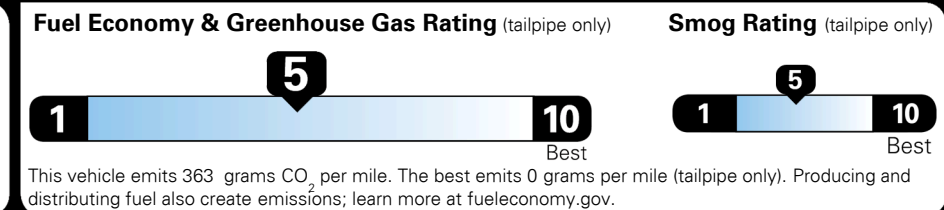

EPA DOT Fuel Economy and Environment

Gasoline Vehicle

Fuel Economy
25 MPG
combined city/hwy
4.0 gallons per 100 miles
city 22 highway 29
SMALL SUVs range from 18 to 37 MPG. The best vehicle rates 136 MPGe.

You spend $750 more in fuel costs over 5 years
compared to the average new vehicle.

Annual fuel cost $1,550