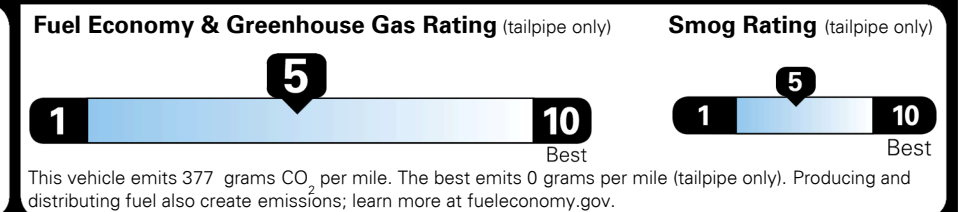

EPA DOT Fuel Economy and Environment

Gasoline Vehicle

Fuel Economy

24 MPG
combined city/hwy

21 MPG
city

28 MPG
highway

SMALL SUVs range from 18 to 34 MPG. The best vehicle rates 136 MPGe.

4.2 gallons per 100 miles

You spend $750 more in fuel costs over 5 years
compared to the average new vehicle.

Annual fuel cost $1,500