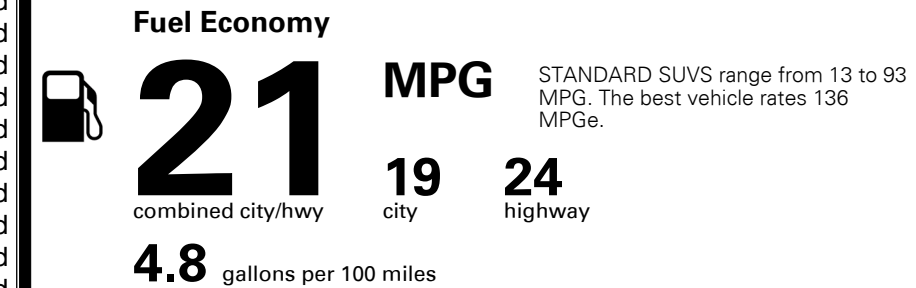

## EPA DOT Fuel Economy and Environment

Gasoline Vehicle

**You spend \$2,250 more in fuel costs over 5 years**  
 compared to the average new vehicle.

**Annual fuel cost \$1,950**

Actual results will vary for many reasons, including driving conditions and how you drive and maintain your vehicle. The average new vehicle gets 27 MPG and costs \$7,500 to fuel over 5 years. Cost estimates are based on 15,000 miles per year at \$ 2.70 per gallon. MPGe is miles per gasoline gallon equivalent. Vehicle emissions are a significant cause of climate change and smog.